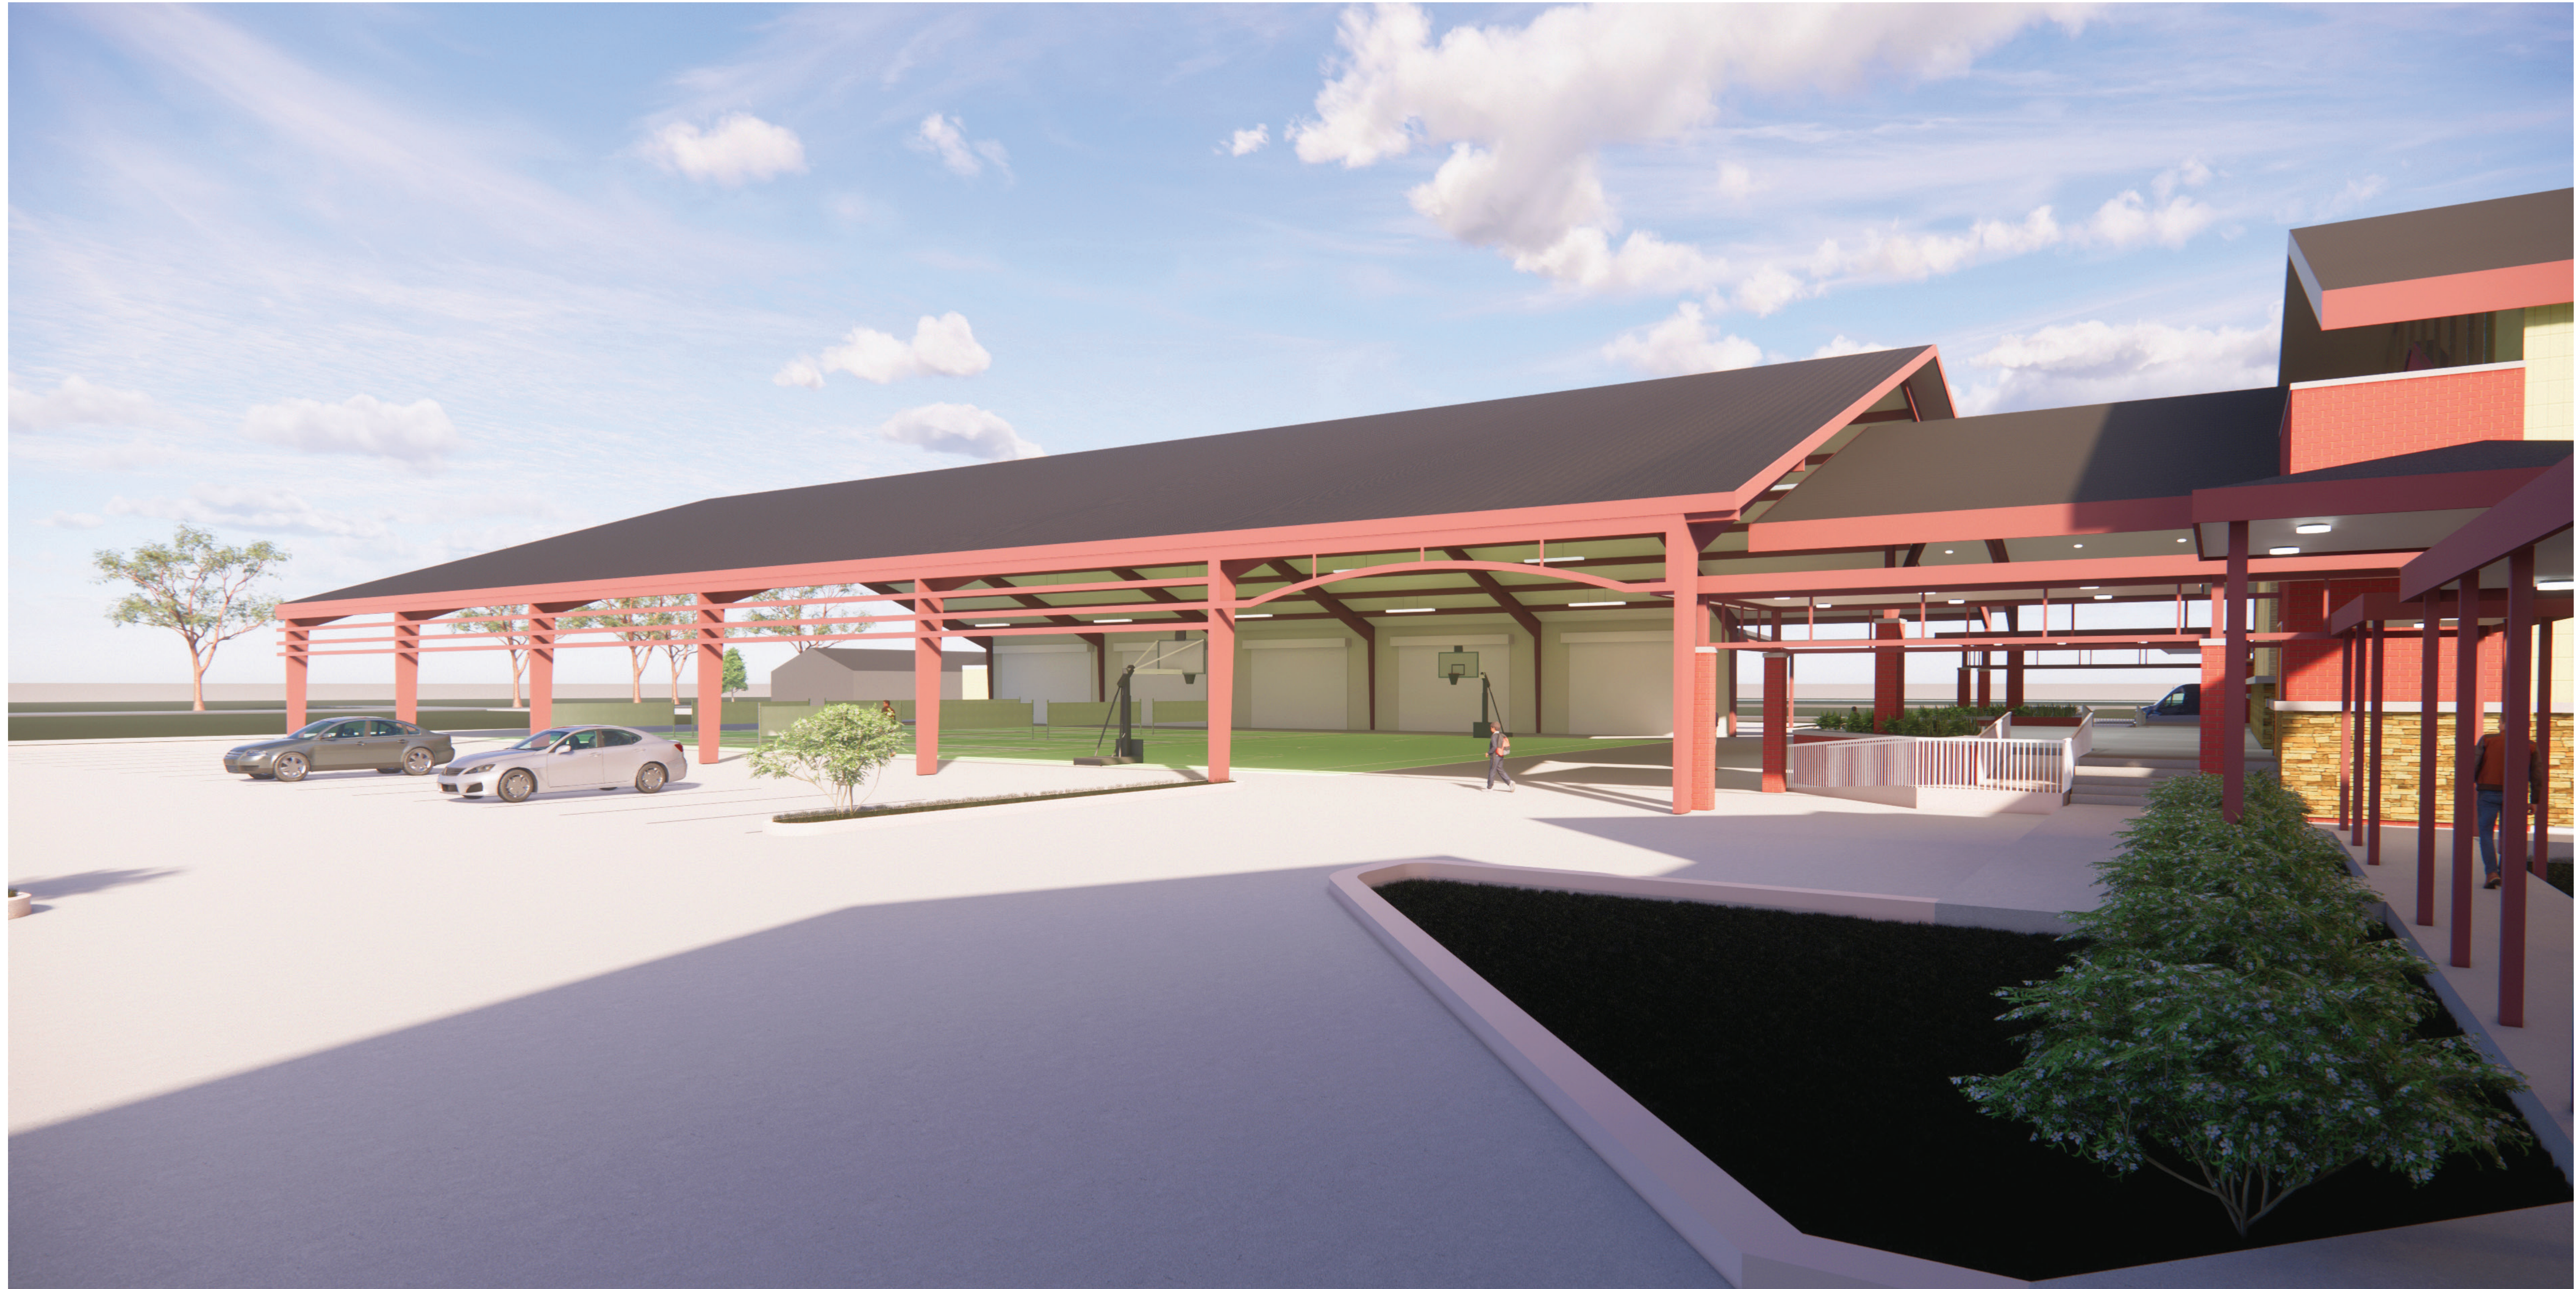

OUR LADY OF LOURDES FAMILY LIFE CENTER
PHASE ONE: PAVILION

- 28,000 SF
- 2000 PEOPLE CAPACITY
- OPEN FRAME FACILITY
- OUTDOOR/SPORTS ACTIVITIES & FESTIVALS
- FALL 2023 COMPLETION

OUR LADY OF LOURDES FAMILY LIFE CENTER
PHASE ONE: PAVILION

- 28,000 SF
- 2000 PEOPLE CAPACITY
- OPEN FRAME FACILITY
- OUTDOOR/SPORTS ACTIVITIES & FESTIVALS
- FALL 2023 COMPLETION

OUR LADY OF LOURDES FAMILY LIFE CENTER
PHASE ONE: PAVILION

- 28,000 SF
- 2000 PEOPLE CAPACITY
- OPEN FRAME FACILITY
- OUTDOOR/SPORTS ACTIVITIES & FESTIVALS
- FALL 2023 COMPLETION

OUR LADY OF LOURDES FAMILY LIFE CENTER

PHASE TWO: PARISH HALL & PLAZA

- 30,000 SF
- 1000 PEOPLE CAPACITY
- GIFT SHOP
- 2 RECEPTION HALLS

- 5 CONFERENCE ROOMS
- COMMERCIAL KITCHEN
- SPRING 2025 COMPLETION