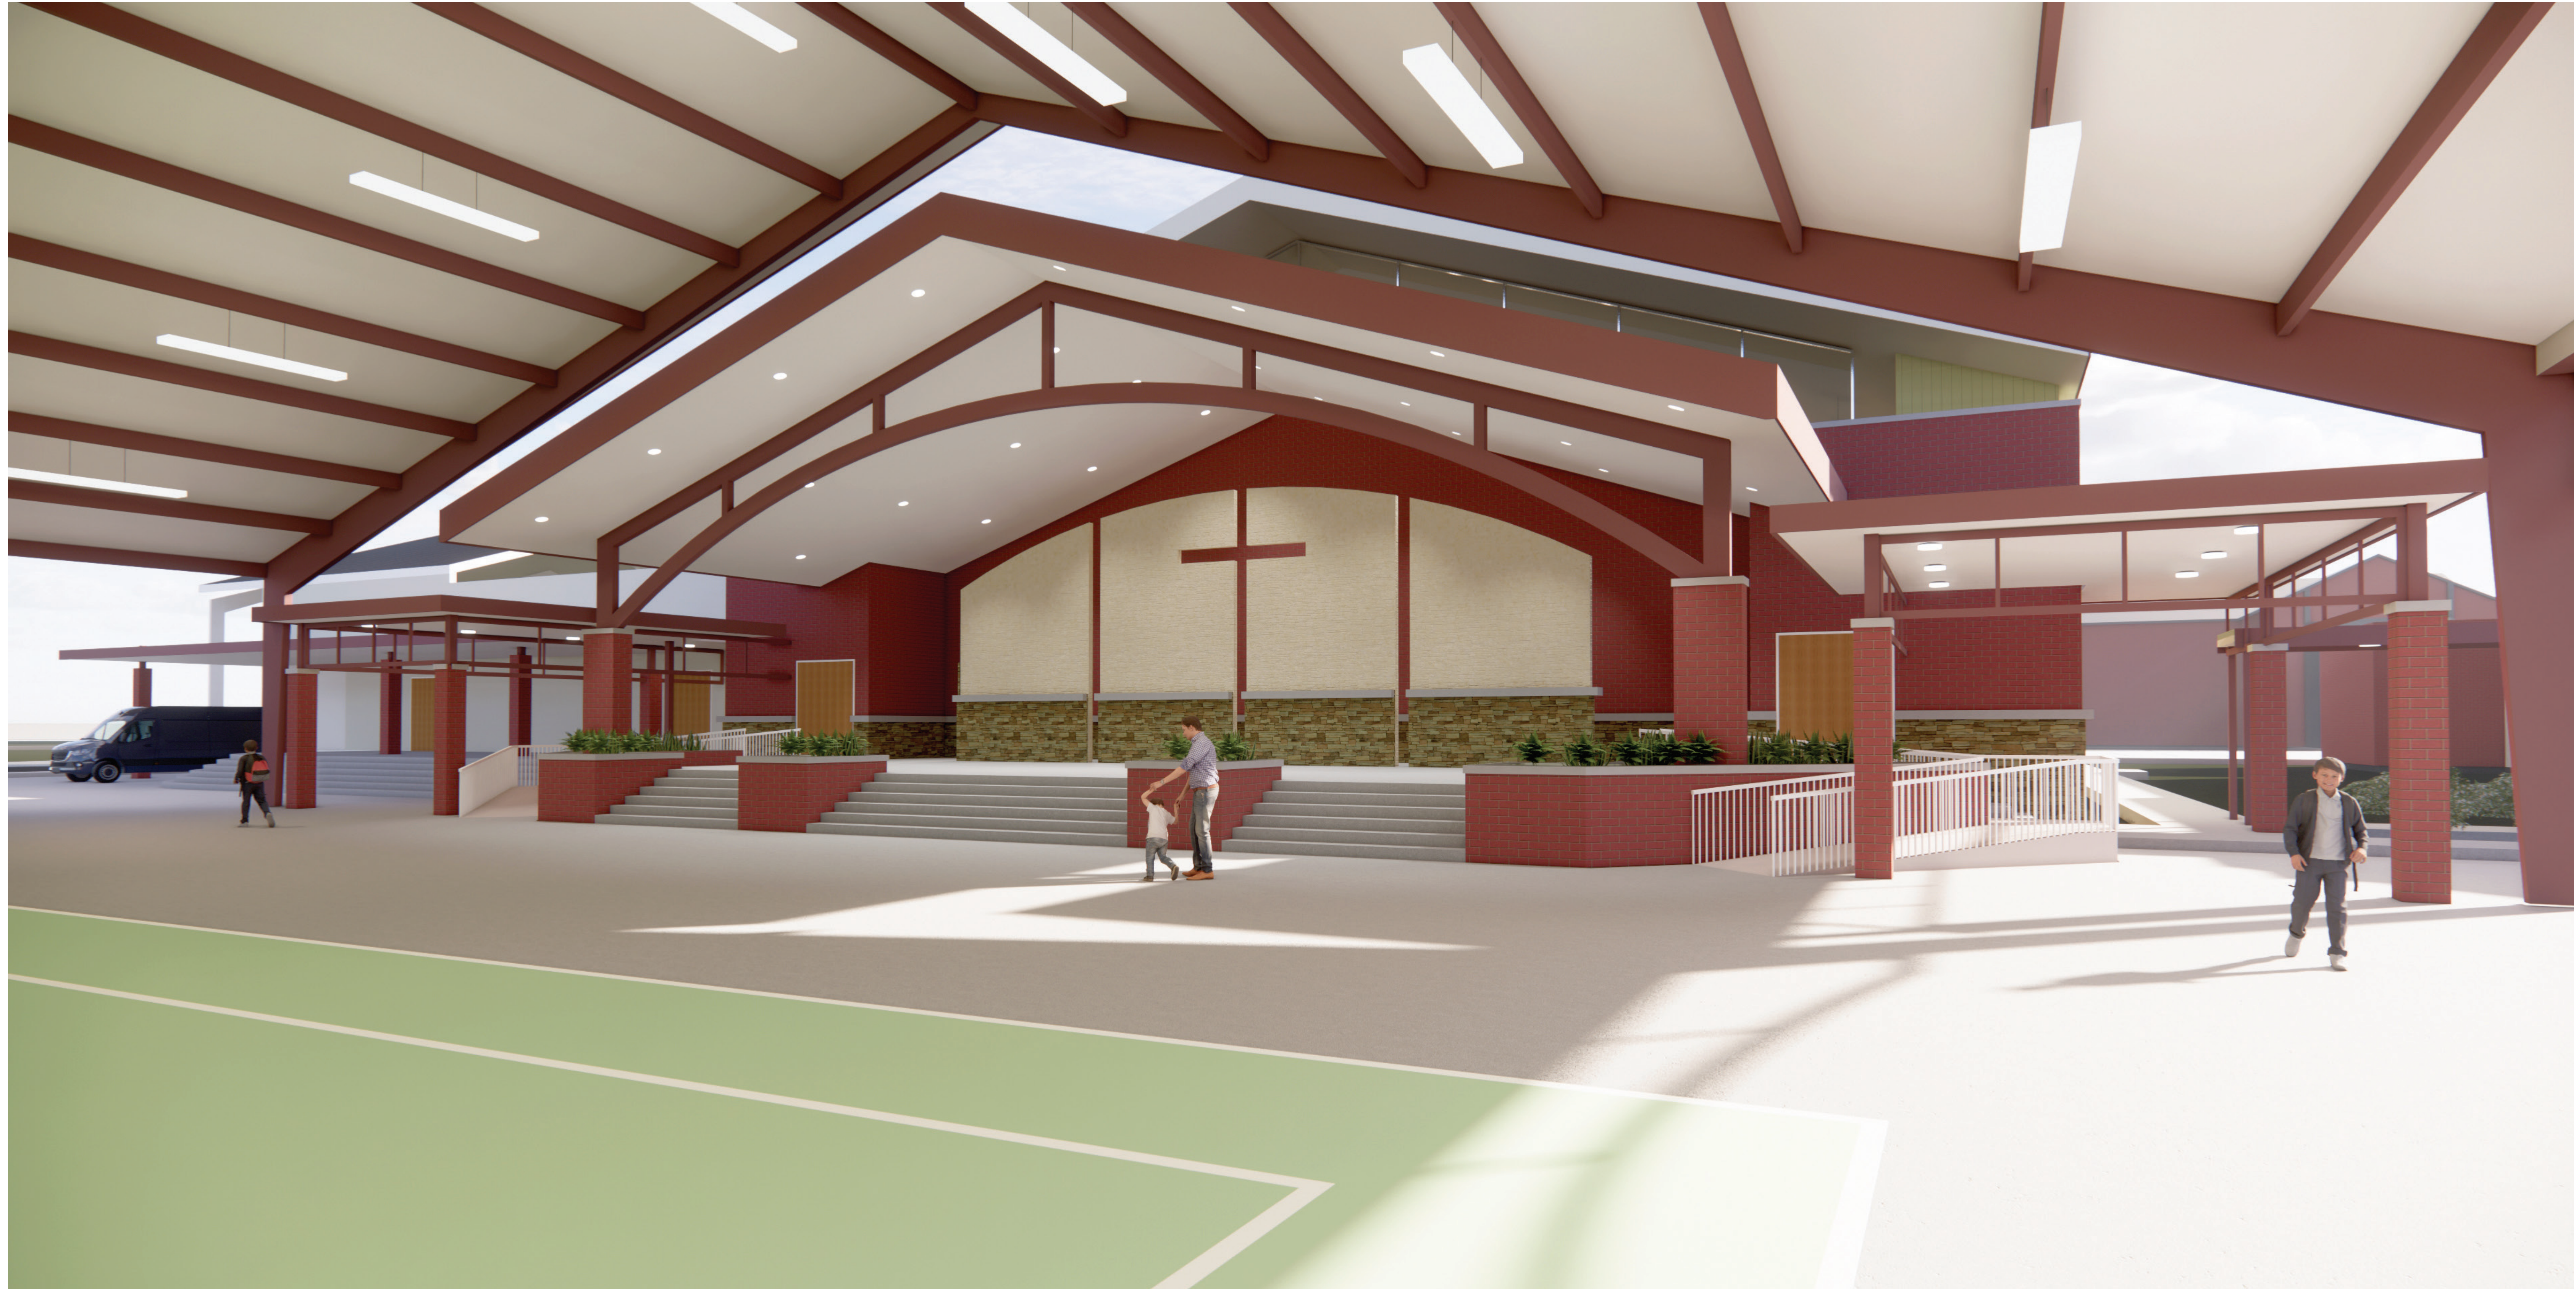

OUR LADY OF LOURDES FAMILY LIFE CENTER
PHASE ONE: PAVILION

- 28,000 SF
- 2000 PEOPLE CAPACITY
- OPEN FRAME FACILITY
- OUTDOOR/SPORTS ACTIVITIES & FESTIVALS
- FALL 2023 COMPLETION

OUR LADY OF LOURDES FAMILY LIFE CENTER
PHASE ONE: PAVILION

- 28,000 SF
- 2000 PEOPLE CAPACITY
- OPEN FRAME FACILITY
- OUTDOOR/SPORTS ACTIVITIES & FESTIVALS
- FALL 2023 COMPLETION

OUR LADY OF LOURDES FAMILY LIFE CENTER
PHASE ONE: PAVILION

- 28,000 SF
- 2000 PEOPLE CAPACITY
- OPEN FRAME FACILITY
- OUTDOOR/SPORTS ACTIVITIES & FESTIVALS
- FALL 2023 COMPLETION

OUR LADY OF LOURDES FAMILY LIFE CENTER

PHASE TWO: PARISH HALL & PLAZA

- 30,000 SF
- 1000 PEOPLE CAPACITY
- GIFT SHOP
- 2 RECEPTION HALLS

- 5 CONFERENCE ROOMS
- COMMERCIAL KITCHEN
- SPRING 2025 COMPLETION